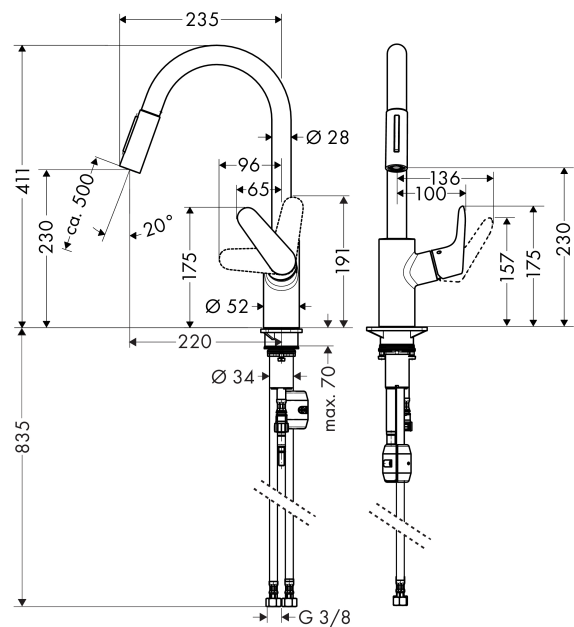

Focus

Single lever kitchen mixer 240 with pull-out spray

Surfaces: **Stainless Steel Optic** Article Number: **31815800**

Description

product features

- ComfortZone 240
- swivel range 150°
- vertical handle position
- laminar spray and shower spray
- lockable shower spray, spray returns through pressing spray diverter
- MagFit magnetic shower support
- quick connect shower hose
- connection dimension: DN15
- flow rate 9.5 l/min
- ceramic cartridge
- connection type: G 3/8 connections
- integrated non-return valve
- suitable for continuous flow water heaters

Technology

Product image

Scale drawing

Focus

Single lever kitchen mixer 240 with pull-out spray

Surfaces: **Stainless Steel Optic** Article Number: **31815800**

Flowchart